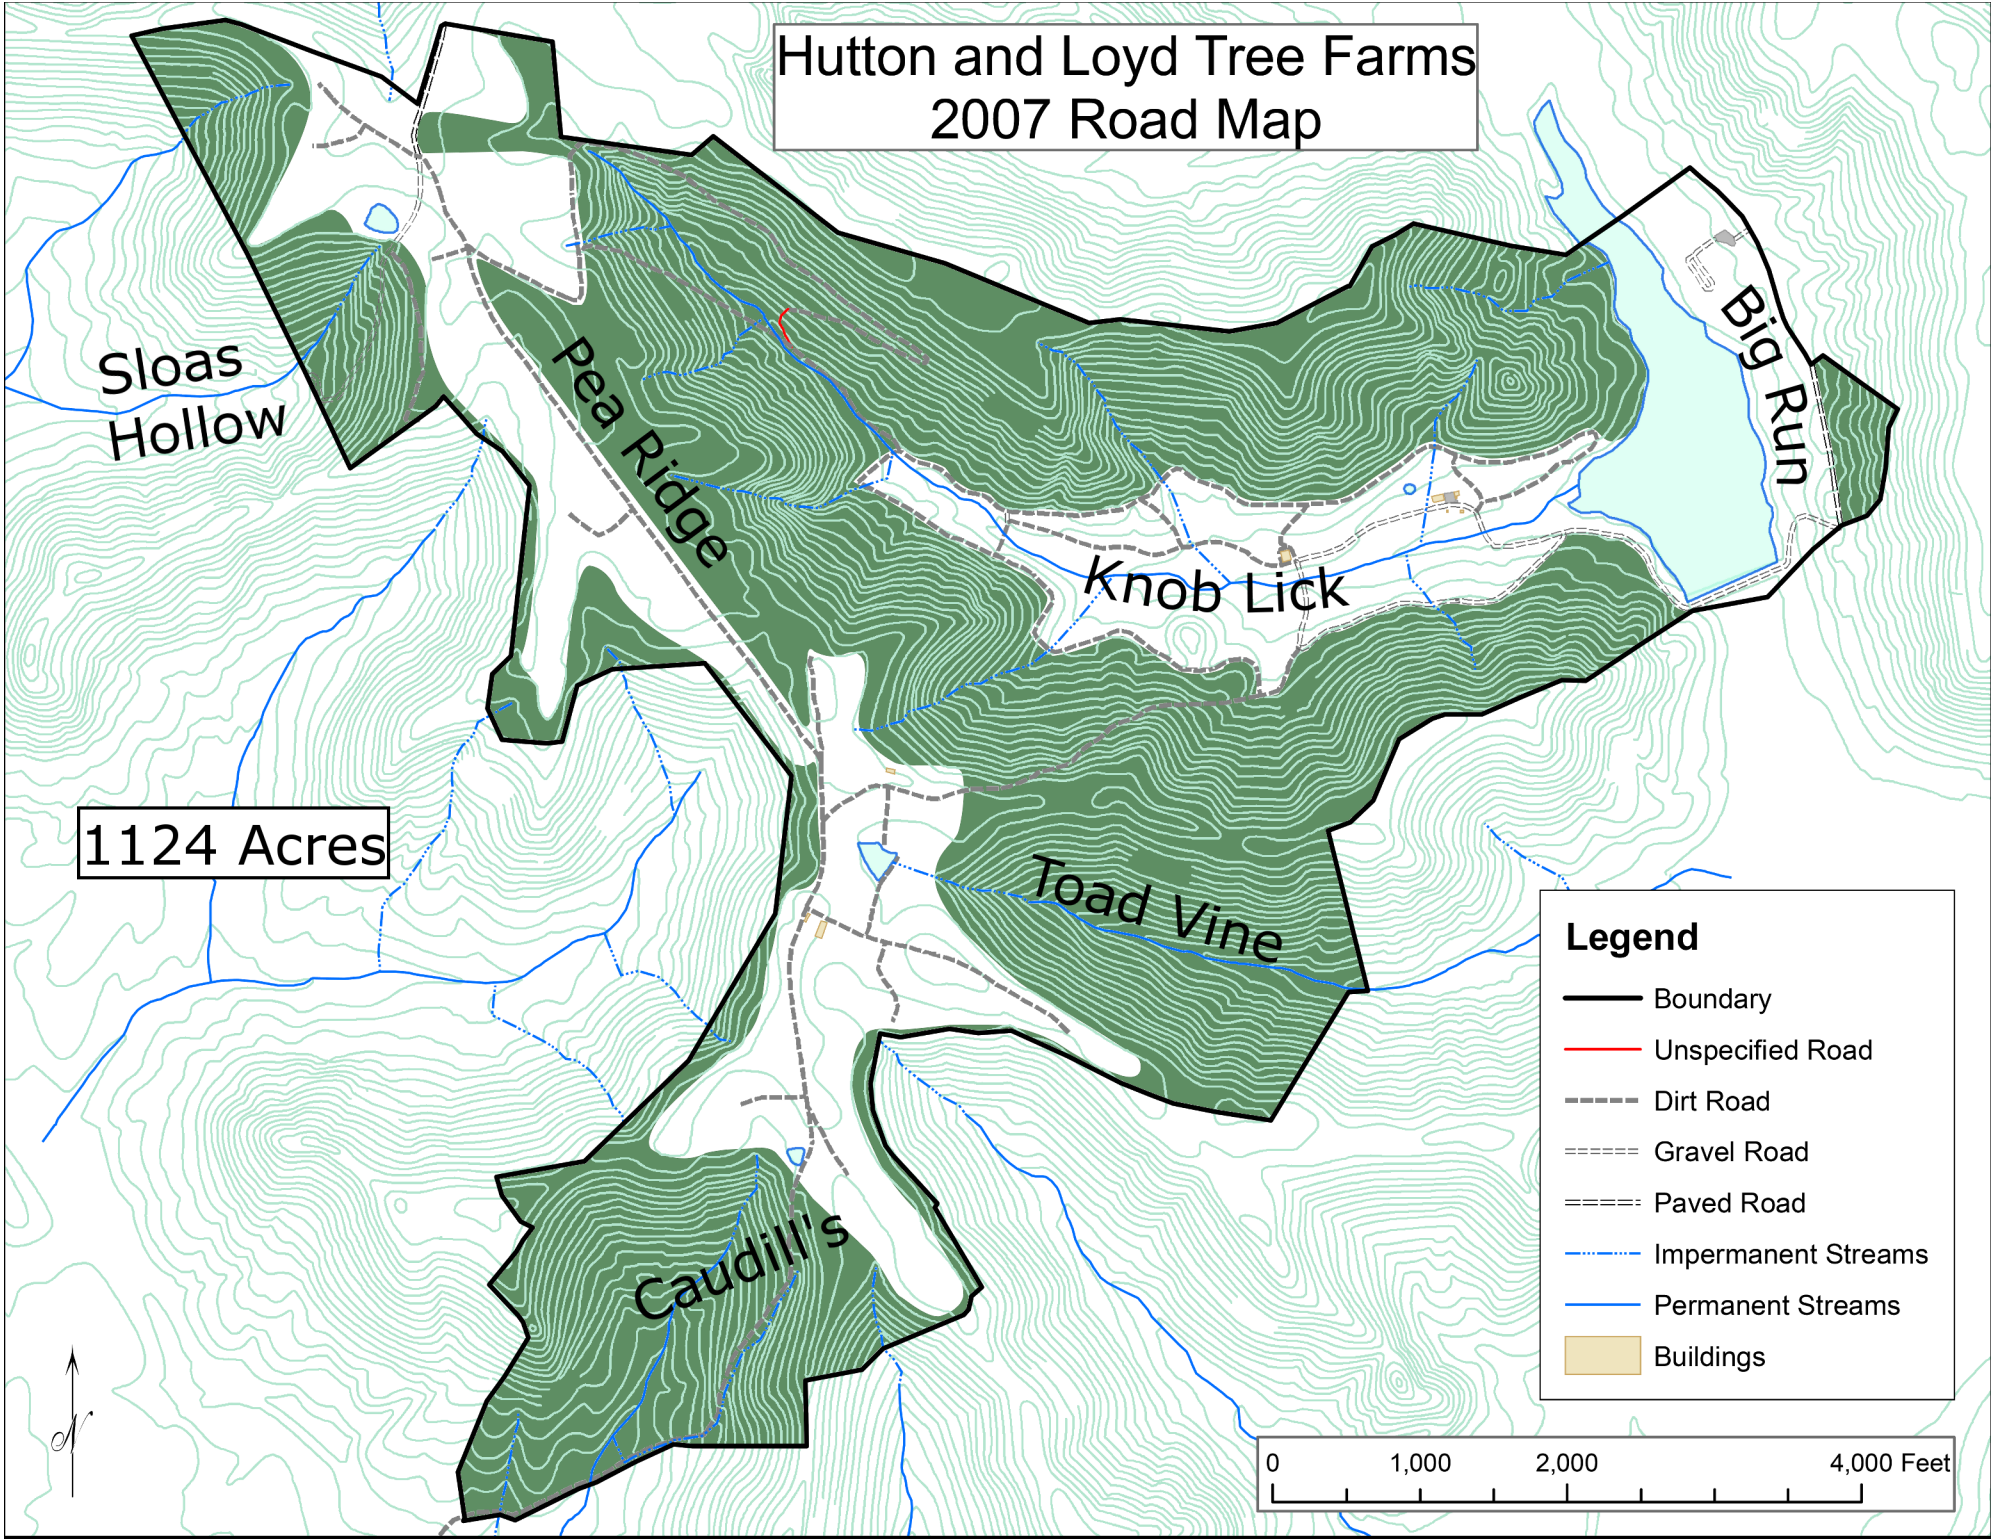

Hutton and Loyd Tree Farms 2007 Road Map

1124 Acres

Legend

- Boundary
- Unspecified Road
- - - - - Dirt Road
- Gravel Road
- . - . - Paved Road
- - - - - Impermanent Streams
- Permanent Streams
- Buildings