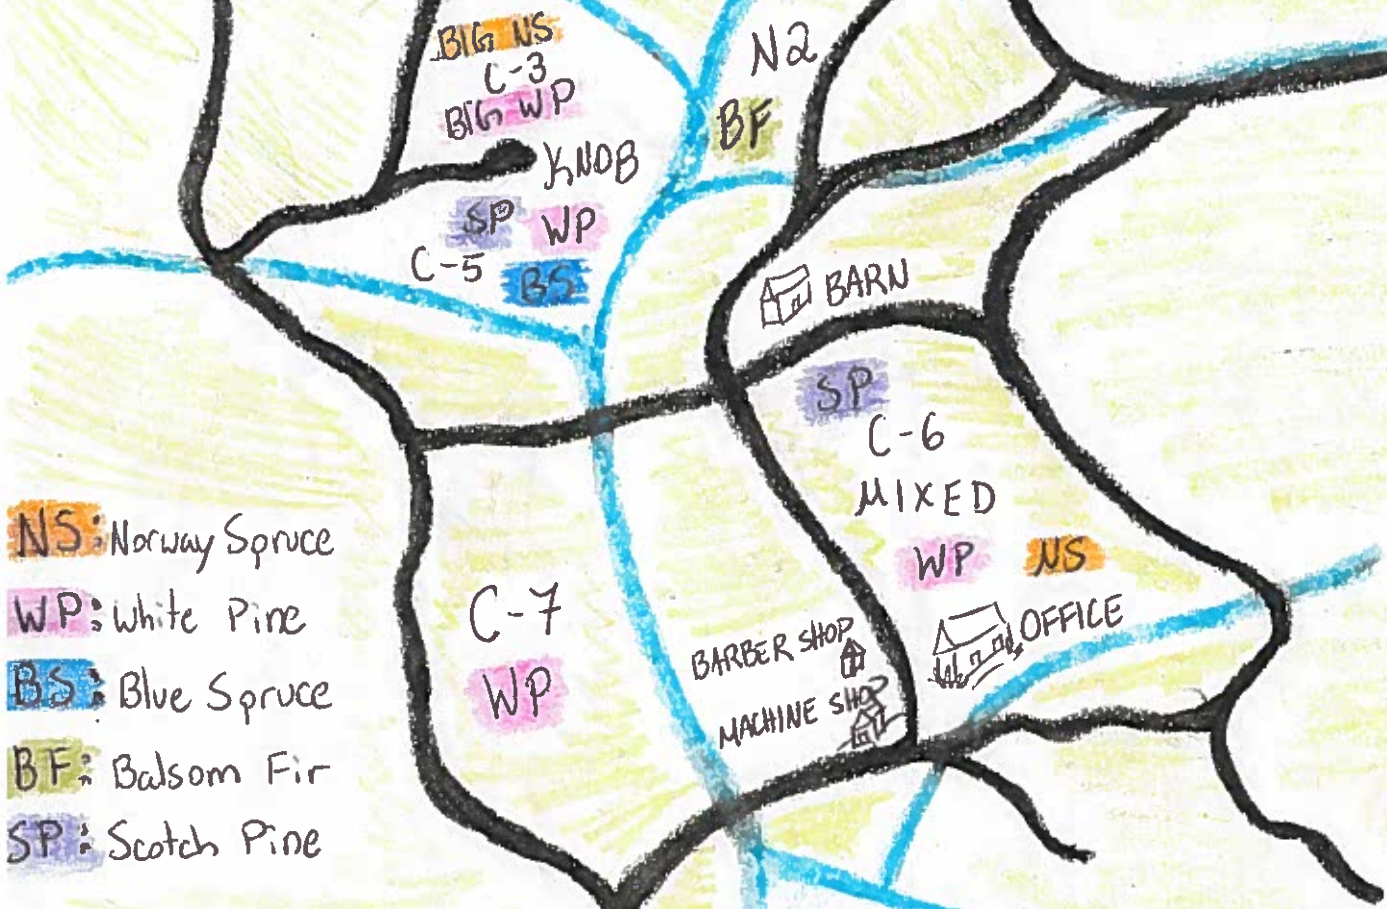

HUTTON-LOYD 2017

- NS: Norway Spruce
- WP: White Pine
- BS: Blue Spruce
- BF: Balsom Fir
- SP: Scotch Pine

LAKE